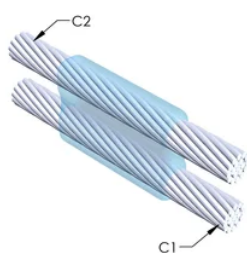

Split Crucible: No

Wear Plates: No

Mold Only: No

Welding Material: 150 x 2 or 300PLUSF20, Sold Separately

Handle Clamp: L159, Sold Separately

Price Key: D

Ease of Use: Preferred

YDERLIGERE PRODUKTOPLYSNINGER

For applications such as computer room, tunnel or other low-ventilation areas, specify a smokeless nVent ERICO Cadweld Exolon mold. Add an XL prefix to the standard mold part number when ordering (for example, a TAC2Q2Q becomes XLTAC2Q2Q). Similarly, nVent ERICO Cadweld Exolon welding material is also designated by the XL prefix (for example, 150 becomes XL150).

A gap between conductors may be required. See mold tag for more information.

XX-X-XX-XX-L-M-W		
XX	Mold Family	
X	Price Key	
XX	Conductor Code 1	
XX	Conductor Code 2	
L*	Split Crucible	Crucible section is split on molds designed with horizontal opening for easier cleaning
M*	Mold Only	
W*	Wear Plates	Reduce mechanical abrasion of molds at cable entry points

* Empty if none

DIAGRAMS

ADVARSEL

nVent-produkter skal kun installeres og anvendes som angivet i nVents produktvejledninger og træningsmaterialer. Vejledninger er tilgængelige på www.nvent.com og hos din nVent kundeservicerepræsentant. Forkert installation, misbrug, fejlanvendelse eller anden undladelse af fuldt ud at følge nVents instruktioner og advarsler kan medføre funktionsfejl, materielle skader, alvorlige personskader eller død og/eller ugyldiggøre din garanti.