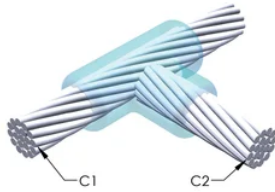

ADVARSEL

---

nVent-produkter skal kun installeres og anvendes som angivet i nVents produktvejledninger og træningsmaterialer. Vejledninger er tilgængelige på www.nvent.com og hos din nVent kundeservicerepræsentant. Forkert installation, misbrug, fejlanvendelse eller anden unkladelse af fuldt ud at følge nVents instruktioner og advarsler kan medføre funktionsfejl, materielle skader, alvorlige personskader eller død og/eller ugyldiggøre din garanti.

Vores kraftfulde portefølje af mærker:

CADDY ERICO HOFFMAN ILSCO SCHROFF TRACHTE