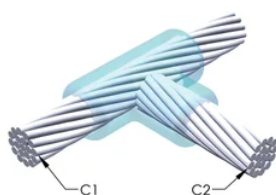

Split Crucible: No

Wear Plates: No

Mold Only: No

Welding Material: 90 or 90PLUSF20, Sold Separately

Handle Clamp: L160, Sold Separately

Price Key: C

Ease of Use: Preferred

YDERLIGERE PRODUKTOPLYSNINGER

For applications such as computer room, tunnel or other low-ventilation areas, specify a smokeless nVent ERICO Cadweld Exolon mold. Add an XL prefix to the standard mold part number when ordering (for example, a TAC2Q2Q becomes XLTAC2Q2Q). Similarly, nVent ERICO Cadweld Exolon welding material is also designated by the XL prefix (for example, 150 becomes XL150).

A gap between conductors may be required. See mold tag for more information.

XX-X-XX-XX-L-M-W		
XX	Mold Family	
X	Price Key	
XX	Conductor Code 1	
XX	Conductor Code 2	
L*	Split Crucible	Crucible section is split on molds designed with horizontal opening for easier cleaning
M*	Mold Only	
W*	Wear Plates	Reduce mechanical abrasion of molds at cable entry points

* Empty if none

DIAGRAMS

ADVARSEL

nVent-produkter skal kun installeres og anvendes som angivet i nVents produktvejledninger og træningsmaterialer. Vejledninger er tilgængelige på www.nvent.com og hos din nVent kundeservicerepræsentant. Forkert installation, misbrug, fejlanvendelse eller anden undladelse af fuldt ud at følge nVents instruktioner og advarsler kan medføre funktionsfejl, materielle skader, alvorlige personskader eller død og/eller ugyldiggøre din garanti.