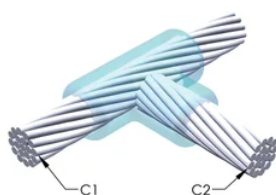

Split Crucible: No

Wear Plates: No

Mold Only: No

Welding Material: 200 or 200PLUSF20, Sold Separately

Handle Clamp: L160, Sold Separately

Price Key: C

Ease of Use: Preferred

YDERLIGERE PRODUKTOPLYSNINGER

For applications such as computer room, tunnel or other low-ventilation areas, specify a smokeless nVent ERICO Cadweld Exolon mold. Add an XL prefix to the standard mold part number when ordering (for example, a TAC2Q2Q becomes XLTAC2Q2Q). Similarly, nVent ERICO Cadweld Exolon welding material is also designated by the XL prefix (for example, 150 becomes XL150).

A gap between conductors may be required. See mold tag for more information.

XX-X-XX-XX-L-M-W		
XX	Mold Family	
X	Price Key	
XX	Conductor Code 1	
XX	Conductor Code 2	
L*	Split Crucible	Crucible section is split on molds designed with horizontal opening for easier cleaning
M*	Mold Only	
W*	Wear Plates	Reduce mechanical abrasion of molds at cable entry points

* Empty if none

DIAGRAMS

ADVARSEL

nVent-produkter skal kun installeres og anvendes som angivet i nVents produktvejledninger og træningsmaterialer. Vejledninger er tilgængelige på www.nvent.com og hos din nVent kundeservicerepræsentant. Forkert installation, misbrug, fejlanvendelse eller anden undladelse af fuldt ud at følge nVents instruktioner og advarsler kan medføre funktionsfejl, materielle skader, alvorlige personskader eller død og/eller ugyldiggøre din garanti.