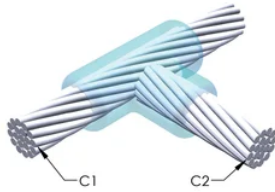

ADVARSEL

---

nVent-produkter skal kun installeres og anvendes som angivet i nVents produktvejledninger og træningsmaterialer. Vejledninger er tilgængelige på www.nvent.com og hos din nVent kundeservicerepræsentant. Forkert installation, misbrug, fejlanvendelse eller anden unladelse af fuldt ud at følge nVents instruktioner og advarsler kan medføre funktionsfejl, materielle skader, alvorlige personskader eller død og/eller ugyldiggøre din garanti.

Vores kraftfulde portefølje af mærker:

CADDY ERICO HOFFMAN ILSCO SCHROFF TRACHTE