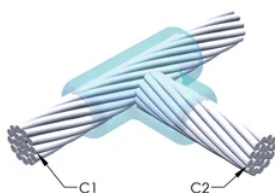

Mold Split: Horizontal

Split Crucible: No

Wear Plates: No

Mold Only: No

Welding Material: 90 or 90PLUSF20, Sold Separately

Handle Clamp: L160, Sold Separately

Price Key: C

Ease of Use: Preferred

YDERLIGERE PRODUKTOPLYSNINGER

For applications such as computer room, tunnel or other low-ventilation areas, specify a smokeless nVent ERICO Cadweld Exolon mold. Add an XL prefix to the standard mold part number when ordering (for example, a TAC2Q2Q becomes XLTAC2Q2Q). Similarly, nVent ERICO Cadweld Exolon welding material is also designated by the XL prefix (for example, 150 becomes XL150).

A gap between conductors may be required. See mold tag for more information.

XX-X-XX-XX-L-M-W		
XX	Mold Family	
X	Price Key	
XX	Conductor Code 1	
XX	Conductor Code 2	
L*	Split Crucible	Crucible section is split on molds designed with horizontal opening for easier cleaning
M*	Mold Only	
W*	Wear Plates	Reduce mechanical abrasion of molds at cable entry points

* Empty if none

DIAGRAMS

ADVARSEL

nVent-produkter skal kun installeres og anvendes som angivet i nVents produktvejledninger og træningsmaterialer. Vejledninger er tilgængelige på www.nvent.com og hos din nVent kundeservicerepræsentant. Forkert installation, misbrug, fejlanvendelse eller anden unkladelse af fuldt ud at følge nVents instruktioner og advarsler kan medføre funktionsfejl, materielle skader, alvorlige personskader eller død og/eller ugyldiggøre din garanti.