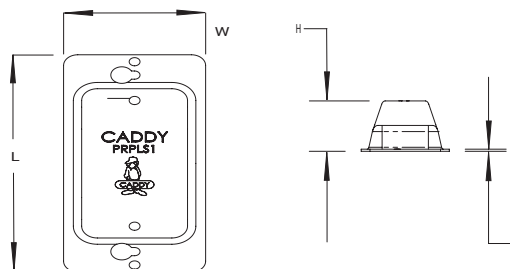

## NVENT CADDY RECEPTACLE PROTECTOR PLATE

Material: Steel  
Finish: Pregalvanized

### Features

- Low profile design enables more precise cut around mud ring and device opening
- Can be installed side-by-side to form multiple gang options
- All holes covered with protective sticker to prevent damage from paint or drywall mud during installation
- Breakaway tabs to allow access to adjustable mud ring screws
- Multiple holes for attaching cover plate to device

Catalog Number	Length L	Width W	Height H	Thickness T
PRPRC1	4.063"	2"	0.375"	0.03"