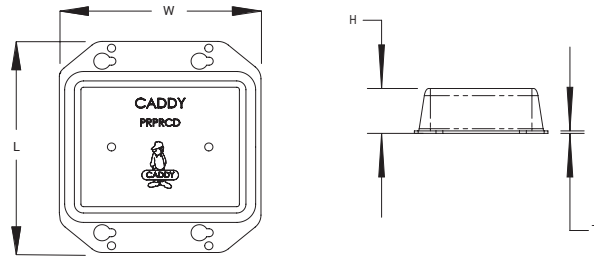

Features

- Low profile design enables more precise cut around mud ring and device opening
- Used for double gang and dryer outlet plug applications
- All holes covered with protective sticker to prevent damage from paint or drywall mud during installation
- Multiple holes for attaching cover plate to device

Material: Steel
Finish: Pregalvanized

Catalog Number	Length L	Width W	Height H	Thickness T
PRPRCD	4.063"	3.75"	0.5"	0.03"