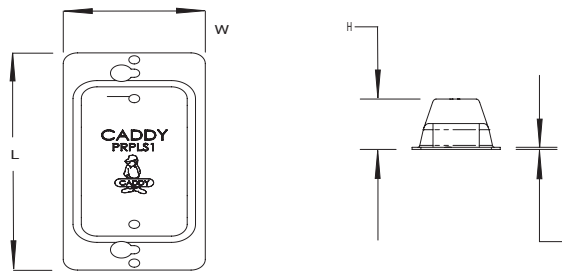

NVENT CADDY LIGHT SWITCH PROTECTOR PLATE

Features

- Low profile design enables more precise cut around mud ring and device opening
- Used for toggle and decorator switches
- Can be installed side-by-side to form multiple gang options
- All holes covered with protective sticker to prevent damage from paint or drywall mud during installation
- Breakaway tabs to allow access to adjustable mud ring screws
- Multiple holes for attaching cover plate to device

Material: Steel
Finish: Pregalvanized

Catalog Number	Length L	Width W	Height H	Thickness T
PRPLS1	4.063"	2"	0.75"	0.03"