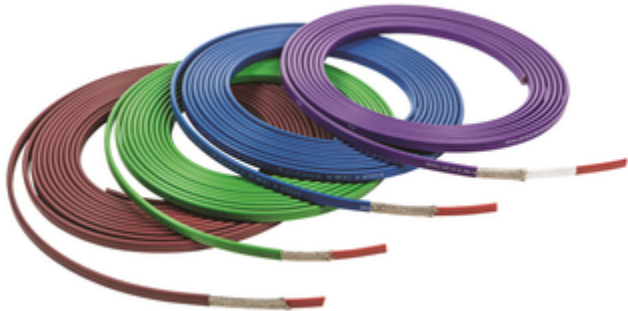

RAYCHEM

XL-TRACE LOW SMOKE ZERO HALOGEN SELF-REGULATING HEATING CABLE

nVent RAYCHEM XL-Trace self-regulating trace heating cables provide energy efficient and easy to use solutions for pipe freeze protection and flow maintenance in grease waste lines. Developed with low smoke zero halogen (LSZH) materials, to ensure the safest solution for modern building design.

Easy to install: highly flexible cable, cut to length, meter marks, fast RayClic cold connection system

Energy efficient and safe: self-regulating cable, advanced energy saving controls, major savings when used with proportional ambient sensing controller (PASC), no cable overheating possible, low smoke zero halogen

Reliable during long life: 10 year product warranty available, UV resistant, colorfast, maintenance free

SPECIFICATIONS

Supply Voltage 220 – 240 V

Outer Jacket Material Low Smoke Zero Halogen

Nominal Width 13.8 mm

Nominal Thickness 6.8 mm

Ground Path Type Braid

Min Installation Temperature -40 °C

Conductor Material Nickel-Plated Copper

Table 1/1

Catalog Number	Item Name	Nominal Power Output @ 5°C, 230V	Max Circuit Length	Color
P000002113	10XL2-ZH	10 W/m	215 m	Plum
P000002114	15XL2-ZH	15 W/m	160 m	Green
P000002115	26XL2-ZH	26 W/m	135 m	Blue
P000002116	31XL2-ZH	31 W/m	118 m	Purple