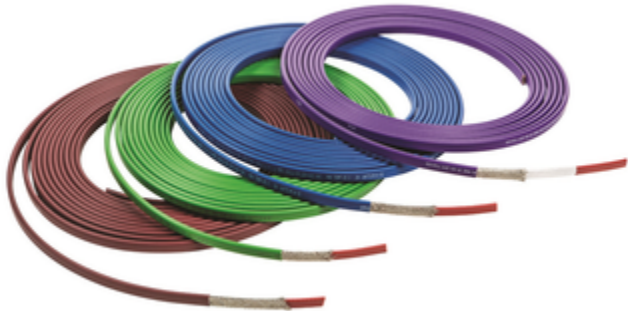

XL-TRACE LOW SMOKE ZERO HALOGEN SELF-REGULATING HEATING CABLE

nVent RAYCHEM XL-Trace self-regulating trace heating cables provide energy efficient and easy to use solutions for pipe freeze protection and flow maintenance in grease waste lines. Developed with low smoke zero halogen (LSZH) materials, to ensure the safest solution for modern building design.

Easy to install: highly flexible cable, cut to length, meter marks, fast RayClic cold connection system

Energy efficient and safe: self-regulating cable, advanced energy saving controls, major savings when used with proportional ambient sensing controller (PASC), no cable overheating possible, low smoke zero halogen

Reliable during long life: 10 year product warranty available, UV resistant, colorfast, maintenance free

SPECIFICATIONS

Supply Voltage 220 – 240 V

Outer Jacket Material Low Smoke Zero Halogen

Nominal Width 13.8 mm

Nominal Thickness 6.8 mm

Ground Path Type Braid

Min Installation Temperature -40 °C

Conductor Material Nickel-Plated Copper

Table 1/1

Catalog Number	Item Name	Nominal Power Output @ 5°C, 230V	Max Circuit Length	Color
P000002113	10XL2-ZH	10 W/m	215 m	Plum
P000002114	15XL2-ZH	15 W/m	160 m	Green
P000002115	26XL2-ZH	26 W/m	135 m	Blue
P000002116	31XL2-ZH	31 W/m	118 m	Purple