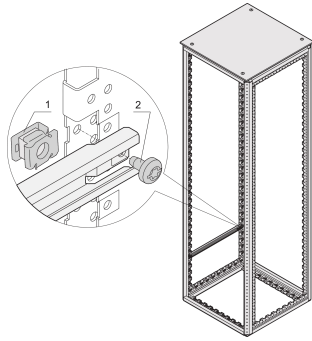

# Varistar Assembly Kit

Assembly Kit for mounting Accessories directly on the Varistar CP Frame from the outside or inside.

## FEATURES

Mounting of components possible from the inside as well as from the outside

For direct assembly of 19" panel/slide mounts, depth members and other components on Varistar CP frame (2 mm)

Assembly by clipping in the cage nut into frame or depth member