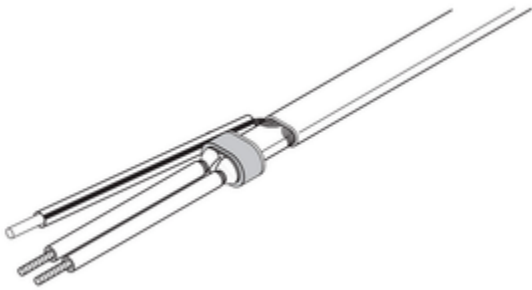

CORE SEALER, COLD-APPLIED

nVent RAYCHEM CS-100-A is a replacement cold-applied core sealer kit suitable for all nVent RAYCHEM BTV, QTVR, XTV, KTV and VPL industrial parallel heating cables.

FEATURES & BENEFITS

Simple and fast to install

Cold-applied: no heat gun or hot work permit required

For all nVent RAYCHEM BTV, QTVR, XTV, KTV and VPL industrial parallel heating cables

Simplified design in hazardous area: integral part of system approval

Reliable during long life: 10 year product warranty available, maintenance free

SPECIFICATIONS

Connection Type Cold Applied

232949-000	CS-100-A
------------	----------

North America

Tel +1.800.545.6258
Fax +1.800.527.5703
thermal.info@nvent.com