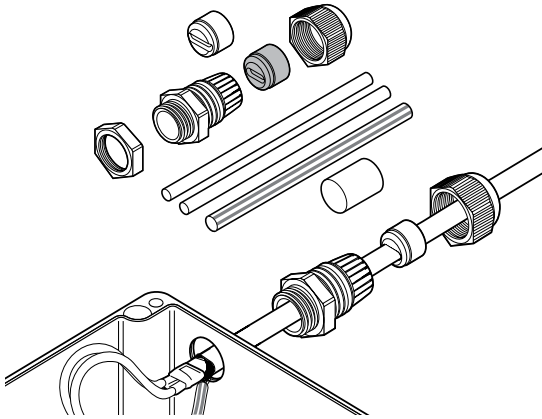

## HEAT-SHRINK CONNECTION KIT

This connection kit is designed for terminating all nVent RAYCHEM BTV, QTVR, XTV, KTV and VPL industrial parallel heating cables to a junction box, whilst maintaining electrical insulation of the heating cable conductors and core.

The sealing of the heating cable core is provided by nVent RAYCHEM heat-shrinkable sleeves. Two grommets supplied in this kit enable the gland to maintain optimum sealing under various ambient conditions.

An additional locknut is provided for unthreaded entries.

### KIT CONTENTS

- 1 gland,
- 2 grommets,
- 1 locknut,
- 1 green/yellow tube, heat-shrinkable sleeves for core sealing,
- 1 installation instruction (multilingual)