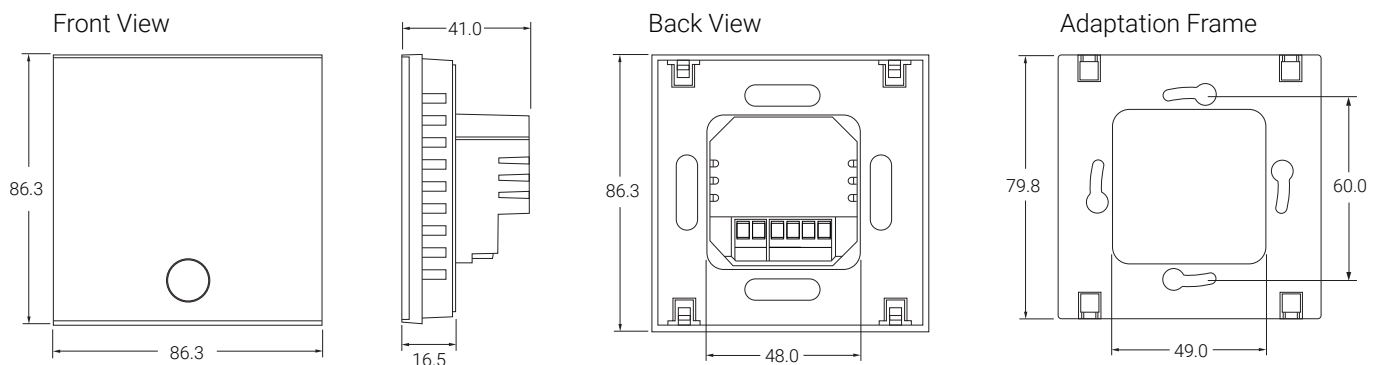

DIMENSION DRAWINGS

OPERATION SENSOR MODE

- Room sensing only
- Floor sensing only
- Room sensing mode with floor temperature limiter

TECHNICAL DATA

Supply voltage:	230 VAC (+10% / -15%) – 50 Hz
Relay output	230 VAC, maximum 13A resistive load (max. 3000W)
Power consumption (Stand-by)	3VA
Ambient operating temperature	0 .. +40°C, 5 .. 95% RH (non condensing)
Switching hysteresis	1K (Factory settings adjustable between 0,5 - 2,0K)
Terminals	Max. 2,5 mm ²
Protection class	IP 21
Sensor	External floor sensor (range +5 .. +35°C) - With 3 meter cable (max. extension 100 m with 2 x 1,5 mm ²) - Type NTC 10K @ 25°C - Compatible with existing nVent RAYCHEM® floor sensor (NRG-Temp, R-TA, R-TC, R-TE) Internal room sensor (range +5 .. +40°C)
Transport - Ambient temperature	-10 .. +60°C
Approvals	CE approved according to the norms EN 60730-1:2011 & EN 60730-2-9:2010 RoHS compliant WEEE compliant