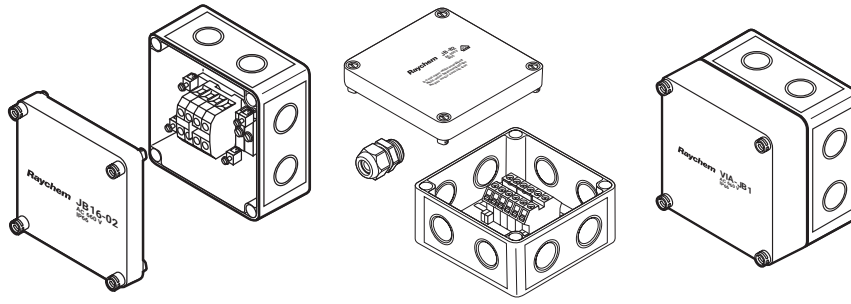

TEMPERATURE RESISTANT NON-HAZARDOUS JUNCTION BOX FOR MULTIPLE-ENTRY CABLE CONNECTIONS

The nVent RAYCHEM JB - box is a standard, temperature-resistant polycarbonate junction box.

It may be used to make a power connection, splice, powered splice, powered tee or simple tee, for use with nVent RAYCHEM self-regulating heating cables.

Up to four heating cables, or three heating cables and the appropriate size power cable, can be connected through the four entries and connected to the rail mounted terminals.

For pipe mounting, it is recommended that this box is used with a RAYCHEM support bracket.

PRODUCT SPECIFICATIONS

	JB16-02	JB-82	VIA-JB2
Part no.	946607-000	535679-000	1244-001147
Dimensions	94 x 94 x 57 mm	130 x 130 x 75 mm	130 x 130 x 98 mm
Installation method	Through the holes on the corners	Through the holes on the corners	Through the holes on the corners
Mounting hole position	79 x 79 mm	115 x 115 mm	115 x 115 mm
Mounting hole dia.	5 mm	5 mm	5 mm
Protection class	IP66	IP66	IP66
Temp. range:	-35°C .. +80°C	-35°C .. +115°C	-35°C .. +115°C
Voltage rating	660 VAC	660 VAC	660 VAC
Current rating	32A	61A	76A
Max. cable cross section	4 mm ²	10 mm ²	16 mm ²
Terminal block	2 connected feed-through terminals marked L1; 2 connected feed-through terminals marked N; 2 connected feed-through terminals marked PE	2 connected feed-through terminals marked L1; 2 connected feed-through terminals marked N; 2 connected feed-through terminals marked PE	1 feed-through terminal marked L1; 1 feed-through terminal marked N; 1 feed-through terminal marked PE
Capacity	Installed terminal block allows to power up to 3 heating circuits from 1 power cable, or to connect up to 4 heating cables	Installed terminal block allows to power up to 3 heating circuits from 1 power cable, or to connect up to 4 heating cables	Installed terminal block allows to power 1 heating circuit from 1 power cable, or to connect 2 heating cables