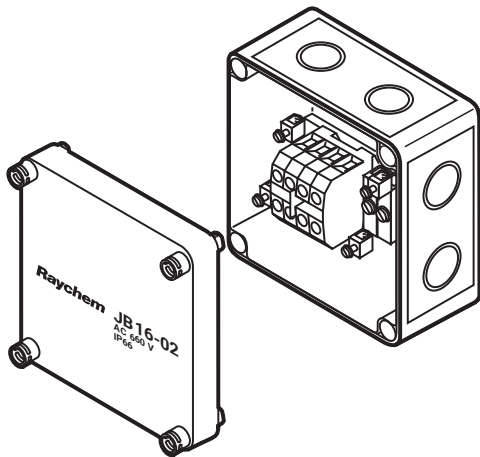

TEMPERATURE RESISTANT NON-HAZARDOUS JUNCTION BOX FOR MULTIPLE-ENTRY CABLE CONNECTIONS

The nVent RAYCHEM JB - box is a standard, temperature-resistant polycarbonate junction box.

It may be used to make a power connection, splice, powered splice, powered tee or simple tee, for use with nVent RAYCHEM self-regulating heating cables.

Up to four heating cables, or three heating cables and the appropriate size power cable, can be connected through the four entries and connected to the rail mounted terminals.

For pipe mounting, it is recommended that this box is used with a RAYCHEM support bracket.

PRODUCT SPECIFICATIONS

	JB16-02	JB-82	VIA-JB2
Part no.	946607-000	535679-000	1244-001147
Dimensions	94 x 94 x 57 mm	130 x 130 x 75 mm	130 x 130 x 98 mm
Installation method	Through the holes on the corners	Through the holes on the corners	Through the holes on the corners
Mounting hole position	79 x 79 mm	115 x 115 mm	115 x 115 mm
Mounting hole dia.	5 mm	5 mm	5 mm
Protection class	IP66	IP66	IP66
Temp. range:	-35°C .. +80°C	-35°C .. +115°C	-35°C .. +115°C
Voltage rating	660 VAC	660 VAC	660 VAC
Current rating	32A	61A	76A
Max. cable cross section	4 mm ²	10 mm ²	16 mm ²
Terminal block	2 connected feed-through terminals marked L1; 2 connected feed-through terminals marked N; 2 connected feed-through terminals marked PE	2 connected feed-through terminals marked L1; 2 connected feed-through terminals marked N; 2 connected feed-through terminals marked PE	1 feed-through terminal marked L1; 1 feed-through terminal marked N; 1 feed-through terminal marked PE
Capacity	Installed terminal block allows to power up to 3 heating circuits from 1 power cable, or to connect up to 4 heating cables	Installed terminal block allows to power up to 3 heating circuits from 1 power cable, or to connect up to 4 heating cables	Installed terminal block allows to power 1 heating circuit from 1 power cable, or to connect 2 heating cables